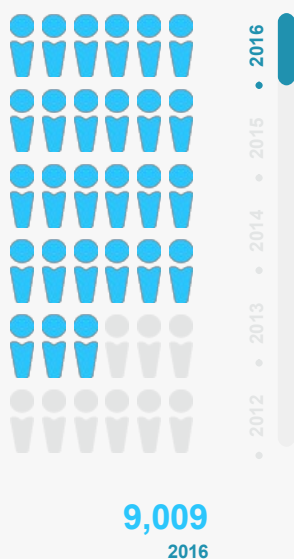

LABOR FORCE 5,300

Portage has a labor force of 5,300 people, with a job growth rate of 1.15% since 2015.

TOTAL EMPLOYEES

The work distribution of total employees in Portage is.