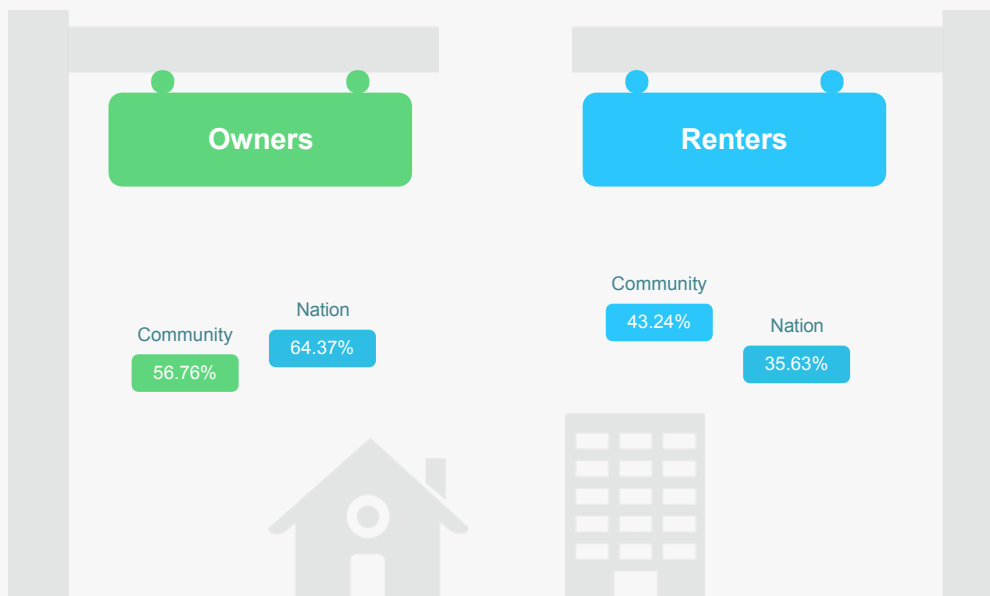

How do people spend much of their money?

$ PER HOUSEHOLD

The average household expenditure in Portage is:

$48,008

HOUSING