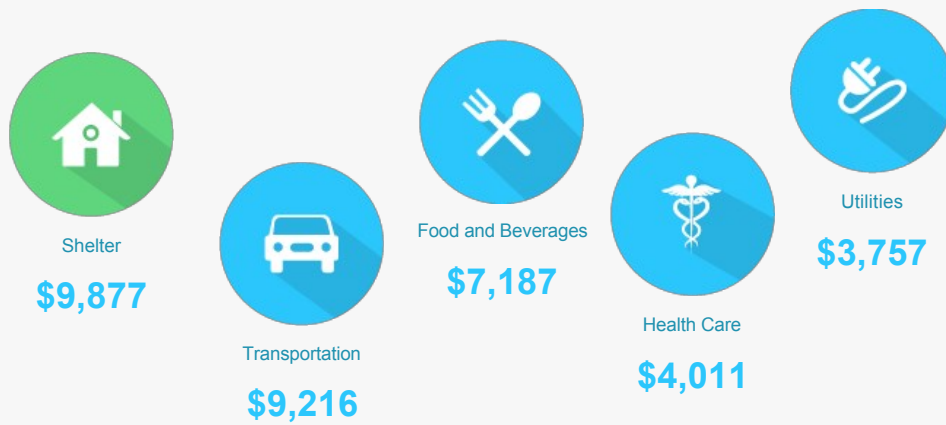

How do people spend much of their money?

$ PER HOUSEHOLD