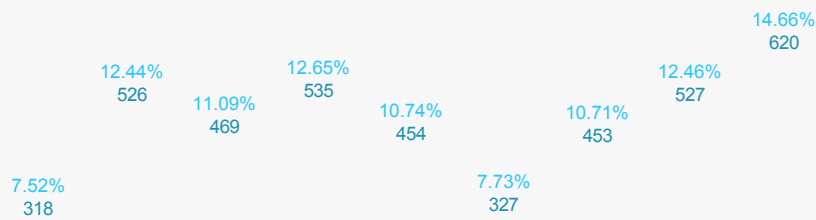

There are 31% more households who own their homes than there are renters.

MEDIAN

HOUSEHOLD  
INCOME

**\$46,219**

**24%** less than the county

**16%** less than the state

**18%** less than the nation

## Income Distribution