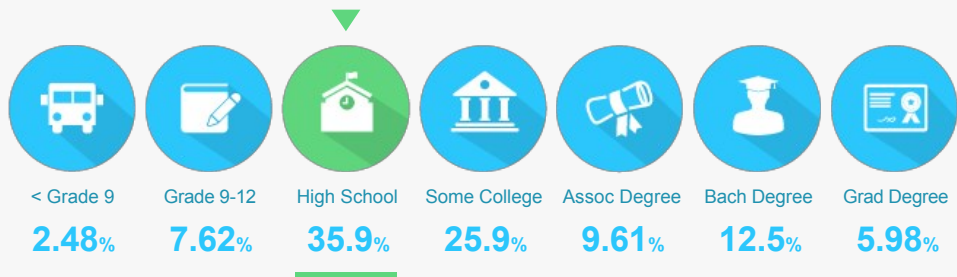

## Portage, WI

Community Profile

TOTAL  
POPULATION  
**10,410**

The total population of the City of Portage is 10,410. The median age is 36.89.

The population in Portage has grown 0.83% since 2012.

### Age Distribution

52.94%  
Male

47.06%  
Female

36.89  
Median Age

# EDUCATIONAL ATTAINMENT

The majority of the population in Portage has completed at least a high school degree.

28.09%  
of the population  
has a college degree.

offer Associate's Degree  
or Certificate